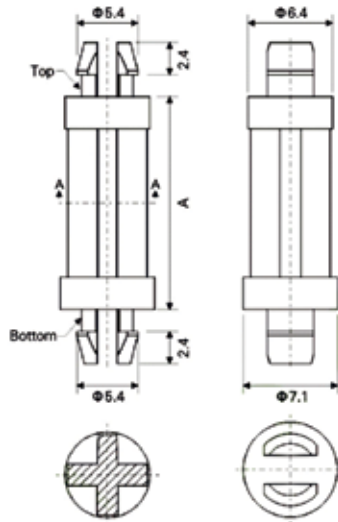

Support Post Series

TRSP1/TRSP2/TRSP3

Round Support Post (Cross)

Support Post Series

Type
Material

Colour
Unit
Panel Thickness
Standard Pack

Round Support Post
Nylon 6/6 V2 / TMS 001
Nylon 6/6 V0 / TMS 019
Natural/Black
mm
1.6mm
1,000 per bag

Part number example -

Nylon 6/6 V2 = TRSP1-22-01
Nylon 6/6 V0 = TRSP1-22-19

1

2

3

Part Number	Colour	"A" ± 0.4
TRSP1 - 3 - 01	N B	4.8
TRSP1 - 4 - 01	N B	6.4
TRSP1 - 5 - 01	N B	7.9
TRSP1 - 6 - 01	N B	9.5
TRSP1 - 7 - 01	N B	11.1
TRSP1 - 8 - 01	N B	12.7
TRSP1 - 9 - 01	N B	14.3
TRSP1 - 10 - 01	N B	15.9
TRSP1 - 12 - 01	N B	19.1
TRSP1 - 14 - 01	N B	22.2
TRSP1 - 16 - 01	N B	25.4

Part Number	Colour	"A" ± 0.4
TRSP2 - 3 - 01	N B	4.8
TRSP2 - 4 - 01	N B	6.4
TRSP2 - 5 - 01	N B	7.9
TRSP2 - 6 - 01	N B	9.5
TRSP2 - 7 - 01	N B	11.1
TRSP2 - 8 - 01	N B	12.7
TRSP2 - 9 - 01	N B	14.3
TRSP2 - 10 - 01	N B	15.9
TRSP2 - 12 - 01	N B	19.1
TRSP2 - 14 - 01	N B	22.2
TRSP2 - 16 - 01	N B	25.4

Part Number	Colour	"A" ± 0.4
TRSP3 - 3 - 01	N B	4.8
TRSP3 - 4 - 01	N B	6.4
TRSP3 - 5 - 01	N B	7.9
TRSP3 - 6 - 01	N B	9.5
TRSP3 - 7 - 01	N B	11.1
TRSP3 - 8 - 01	N B	12.7
TRSP3 - 9 - 01	N B	14.3
TRSP3 - 10 - 01	N B	15.9
TRSP3 - 12 - 01	N B	19.1
TRSP3 - 14 - 01	N B	22.2
TRSP3 - 16 - 01	N B	25.4