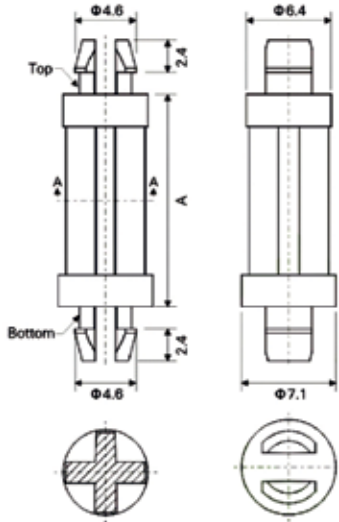

Support Post Series

TRSP1/TRSP2/TRSP3

Round Support Post (Cross)

Support Post Series

Type
Material

Colour
Unit
Panel Thickness
Standard Pack

Round Support Post
Nylon 6/6 V2 / TMS 001
Nylon 6/6 V0 / TMS 019
Natural/Black
mm
1.6mm
1,000 per bag

Part number example -

Nylon 6/6 V2 = TRSP1-22-01
Nylon 6/6 V0 = TRSP1-22-19

1

2

3

Part Number	Colour	"A" ± 0.4
TRSP1 - 3 - 01	N B	4.8
TRSP1 - 4 - 01	N B	6.4
TRSP1 - 5 - 01	N B	7.9
TRSP1 - 6 - 01	N B	9.5
TRSP1 - 7 - 01	N B	11.1
TRSP1 - 8 - 01	N B	12.7
TRSP1 - 9 - 01	N B	14.3
TRSP1 - 10 - 01	N B	15.9
TRSP1 - 12 - 01	N B	19.1
TRSP1 - 14 - 01	N B	22.2
TRSP1 - 16 - 01	N B	25.4

Part Number	Colour	"A" ± 0.4
TRSP2 - 3 - 01	N B	4.8
TRSP2 - 4 - 01	N B	6.4
TRSP2 - 5 - 01	N B	7.9
TRSP2 - 6 - 01	N B	9.5
TRSP2 - 7 - 01	N B	11.1
TRSP2 - 8 - 01	N B	12.7
TRSP2 - 9 - 01	N B	14.3
TRSP2 - 10 - 01	N B	15.9
TRSP2 - 12 - 01	N B	19.1
TRSP2 - 14 - 01	N B	22.2
TRSP2 - 16 - 01	N B	25.4

Part Number	Colour	"A" ± 0.4
TRSP3 - 3 - 01	N B	4.8
TRSP3 - 4 - 01	N B	6.4
TRSP3 - 5 - 01	N B	7.9
TRSP3 - 6 - 01	N B	9.5
TRSP3 - 7 - 01	N B	11.1
TRSP3 - 8 - 01	N B	12.7
TRSP3 - 9 - 01	N B	14.3
TRSP3 - 10 - 01	N B	15.9
TRSP3 - 12 - 01	N B	19.1
TRSP3 - 14 - 01	N B	22.2
TRSP3 - 16 - 01	N B	25.4